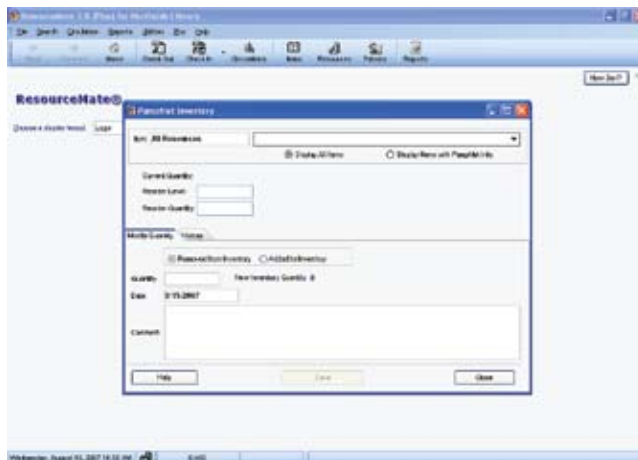

PAMPHLET INVENTORY

A ResourceMate® Add-on Module

The Pamphlet Inventory Add-on Module for ResourceMate® is a great tool for circulating items (like pamphlets, flyers and brochures) that you don't expect to receive back. The Pamphlet Inventory module is available now for just \$49.

The Pamphlet Inventory Module includes the following features:

- Tracks counts of pamphlets on the shelf.
- You can enter quantity added to your stock and enter quantity taken away (say at the end of the day).
- Generate re-stock reports based on limits set (ex. you only have 5 left on the shelf, time to add 10 more, you are down to the last 100 in the store room, time to get 500 more printed).

Pamphlet Inventory allows you to track quantities of particular items as they are added or removed. You can also generate a re-order/re-stock report. Pamphlet Inventory would not be used for items that are checked out and then returned. It's meant as a re-order tool so you know when it is either time to re-stock quantities of an item on the shelf or when it is time to re-order. It is also not limited to a particular resource type. Any item in any resource type can be used with Pamphlet Inventory.